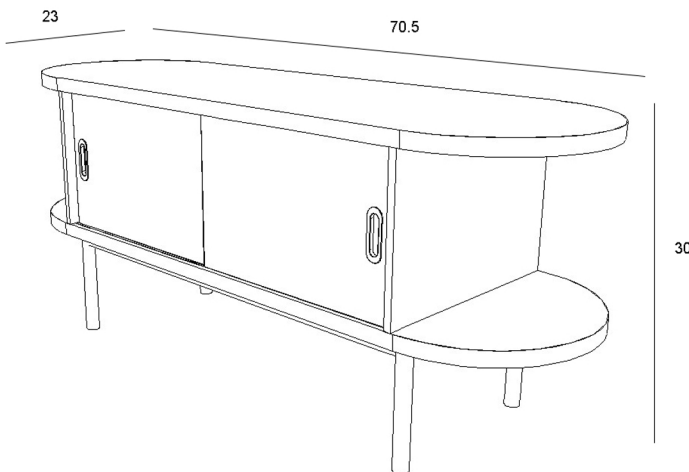

Penelope Credenza

White Oak and Walnut Veneer
Powdercoated Steel
Acrylic Doors
Lead Time 4-6 weeks
Sample SKU: PC_WAL_BL